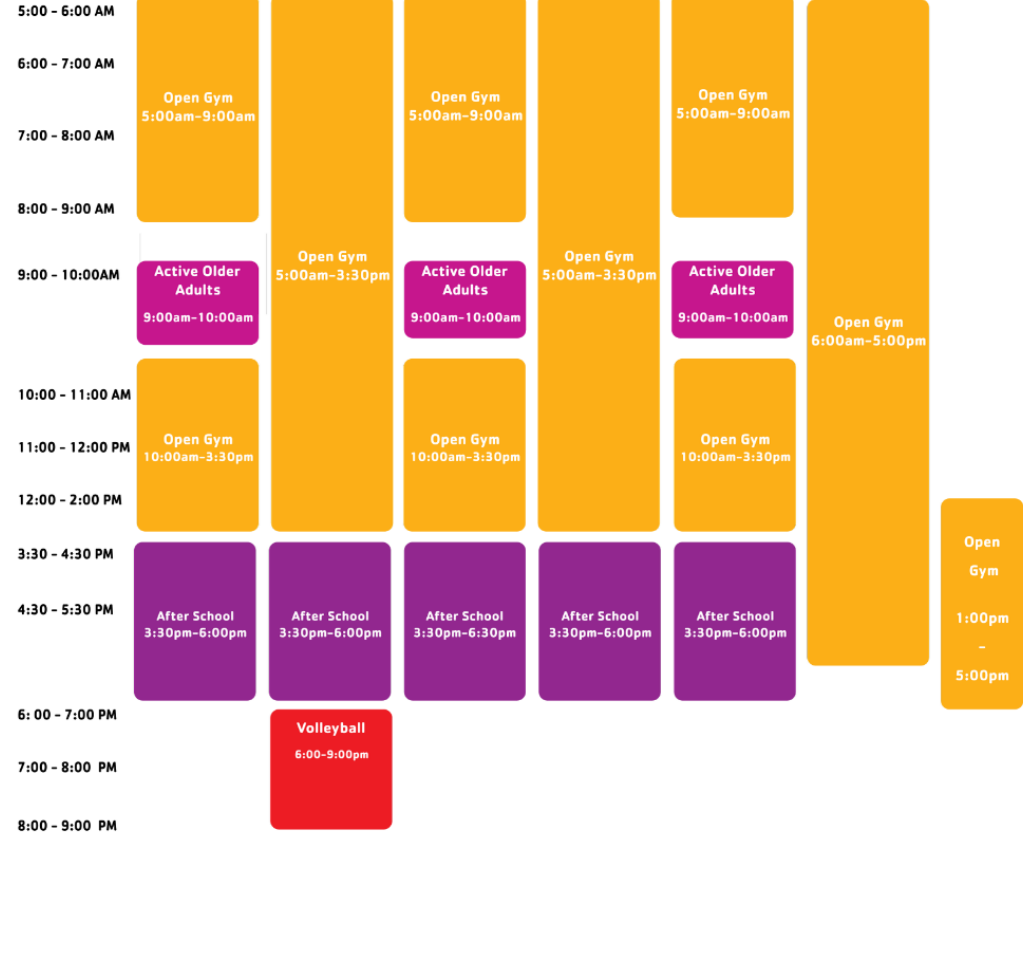

the **Y** **GRANT COUNTY FAMILY YMCA**
GYMNASIUM SCHEDULE (NEAR SIDE)

NO PLACE
Like This Place

MONDAY TUESDAY WEDNESDAY THURSDAY FRIDAY SATURDAY SUNDAY

Bitty Sport Open Gym Pickleball

View the most up to date schedule online GCMCA.ORG

the **Y** **GRANT COUNTY FAMILY YMCA**
GYMNASIUM SCHEDULE (STAGE SIDE)

NO PLACE
Like This Place

MONDAY TUESDAY WEDNESDAY THURSDAY FRIDAY SATURDAY SUNDAY

Volleyball Open Gym After School Active Adult

View the most up to date schedule online GCMCA.ORG