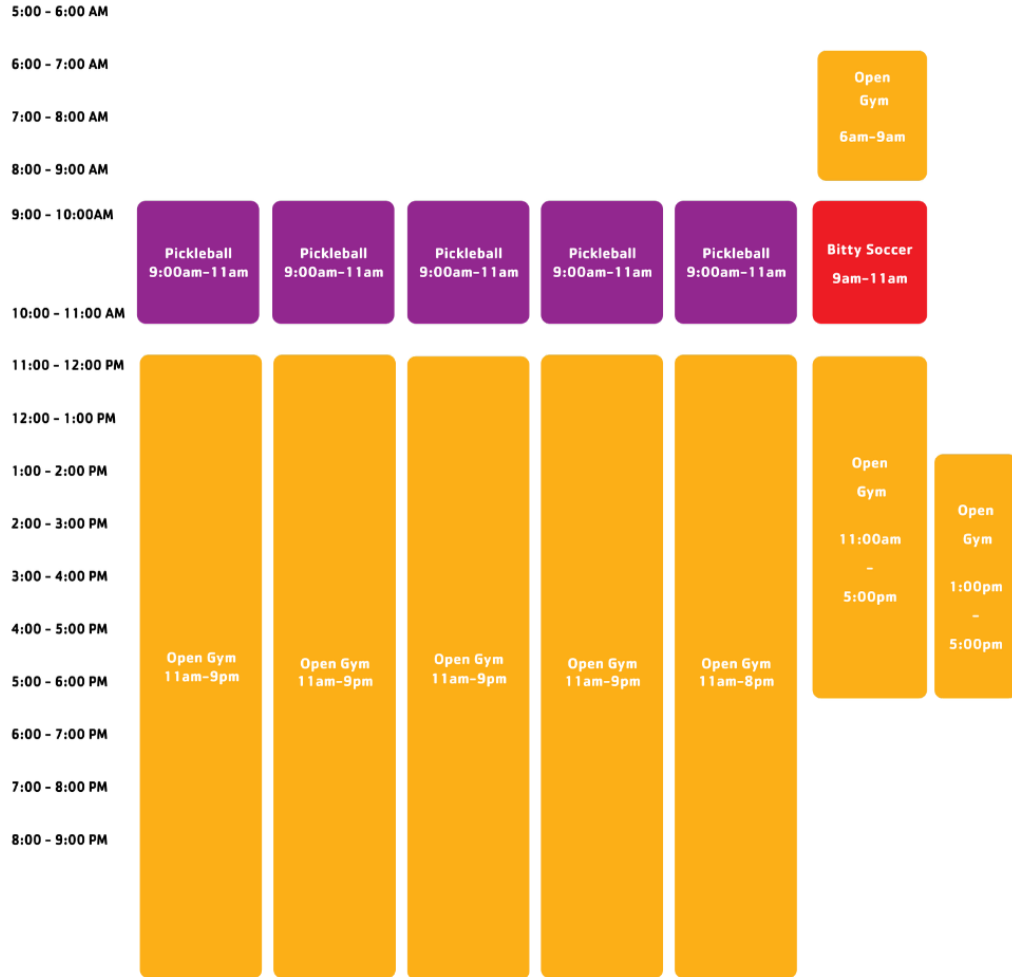

the **Y** **GRANT COUNTY FAMILY YMCA**
GYMNASIUM SCHEDULE (NEAR SIDE)

NO PLACE
Like This Place

MONDAY TUESDAY WEDNESDAY THURSDAY FRIDAY SATURDAY SUNDAY

Bitty Sport Open Gym Pickleball

View the most up to date schedule online GCMCA.ORG

the **Y** **GRANT COUNTY FAMILY YMCA**
GYMNASIUM SCHEDULE (STAGE SIDE)

NO PLACE
Like This Place

MONDAY TUESDAY WEDNESDAY THURSDAY FRIDAY SATURDAY SUNDAY

Volleyball Open Gym After School Active Adult

View the most up to date schedule online GCMCA.ORG